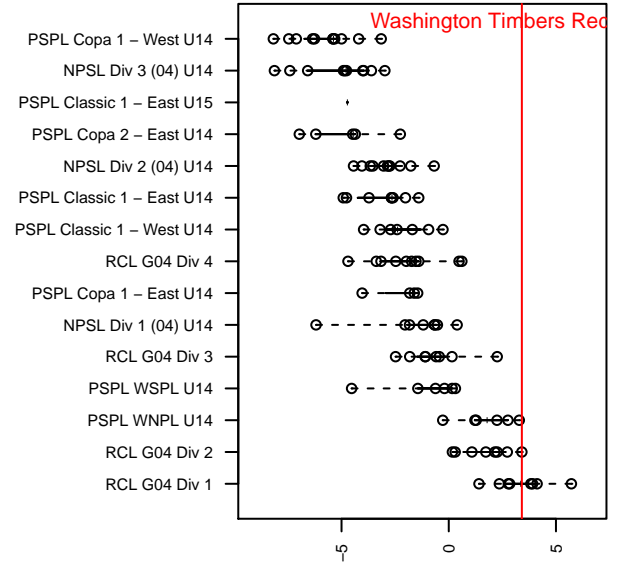

**attack and defense variance (black dot)
relative to other teams
and top 10 in region**

**attack and defense rating
relative to others at age
and all opponents in last 13 months**

Performance relative to 13 month average