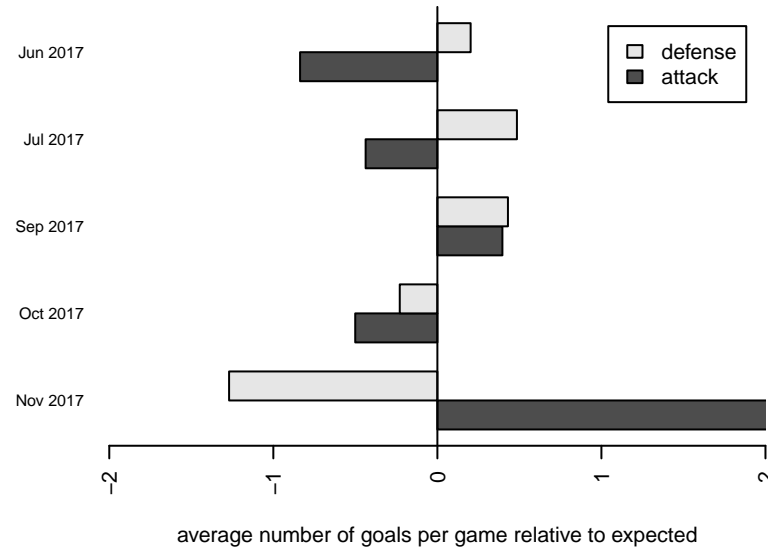

Performance relative to 13 month average