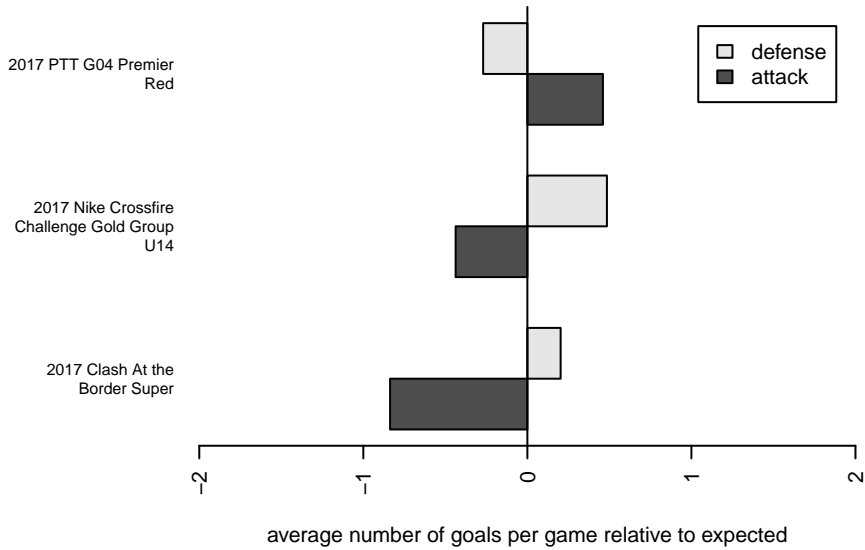

**attack and defense variance (black dot)
relative to other teams
and top 10 in region**

**attack and defense rating
relative to others at age
and all opponents in last 13 months**

Performance relative to 13 month average