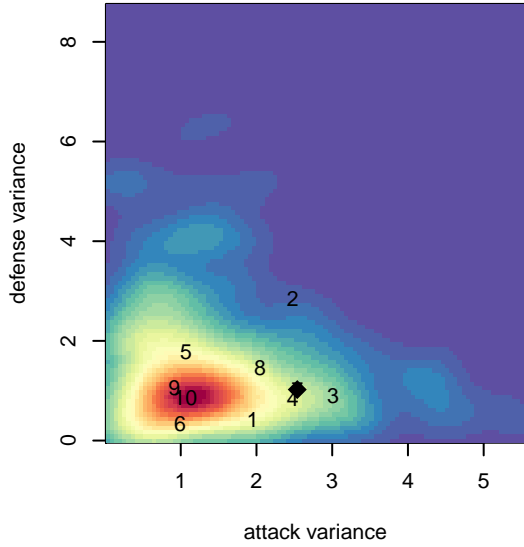

**attack and defense variance (black dot)
relative to other teams
and top 10 in region**

**attack and defense rating
relative to others at age
and all opponents in last 13 months**

Performance relative to 13 month average